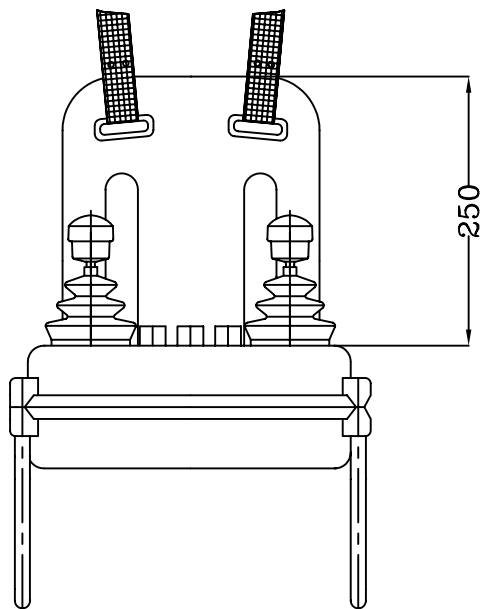

THE PORTABLE CONSOLES ARE IDEAL IN APPLICATIONS COMBINED WITH THE MASTER SWITCHES. ADDITIONAL PILOT DEVICES CAN BE ADDED. THE WEATHER PROOF CONSOLES ARE MADE FROM IMPACT RESISTIVE FIBERGLASS. AN OPTIONAL CHEST PLATE MAKES CARRYING THE CONSOLE MORE COMFORTABLE. DEGREE OF PROTECTION IP65. WITH MASTER SWITCHES IP54.

WITH HANDLE BRACKET AND STRAPS

WITH CHEST PLATE AND STRAPS

WITH ADJUSTABLE STRAPS