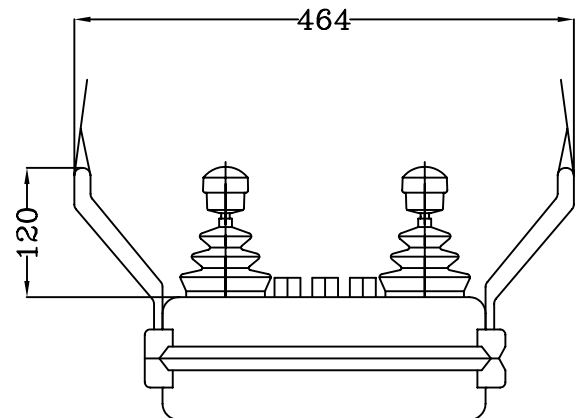

THE PORTABLE CONSOLES ARE IDEAL IN APPLICATIONS COMBINED WITH THE MASTER SWITCHES. ADDITIONAL PILOT DEVICES CAN BE ADDED. THE WEATHER PROOF CONSOLES ARE MADE FROM IMPACT RESISTIVE FIBERGLASS. AN OPTIONAL CHEST PLATE MAKES CARRYING THE CONSOLE MORE COMFORTABLE. DEGREE OF PROTECTION IP65. WITH MASTER SWITCHES IP54.

WITH HANDLE BRACKET AND STRAPS

WITH CHEST PLATE AND STRAPS

WITH ADJUSTABLE STRAPS