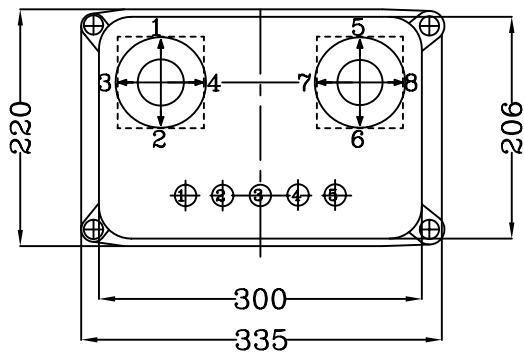

THE PORTABLE CONSOLES ARE IDEAL IN APPLICATIONS COMBINED WITH THE MASTER SWITCHES. ADDITIONAL PILOT DEVICES CAN BE ADDED. THE WEATHER PROOF CONSOLES ARE MADE FROM IMPACT RESISTIVE FIBERGLASS. AN OPTIONAL CHEST PLATE MAKES CARRYING THE CONSOLE MORE COMFORTABLE. DEGREE OF PROTECTION IP65. WITH MASTER SWITCHES IP54.

WITH HANDLE BRACKET AND STRAPS

WITH CHEST PLATE AND STRAPS

WITH ADJUSTABLE STRAPS