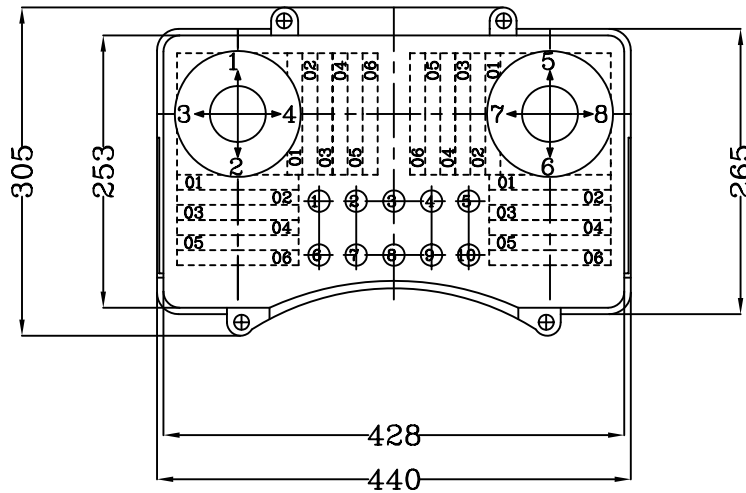

THE PORTABLE CONSOLES ARE IDEAL IN APPLICATIONS COMBINED WITH THE MASTER SWITCHES. ADDITIONAL PILOT DEVICES CAN BE ADDED. THE WEATHER PROOF CONSOLES ARE MADE FROM IMPACT RESISTIVE FIBERGLASS. AN OPTIONAL CHEST PLATE MAKES CARRYING THE CONSOLE MORE COMFORTABLE. DEGREE OF PROTECTION IP65. WITH MASTER SWITCHES IP54.

WITH CHEST PLATE AND STRAPS

WITH ADJUSTABLE STRAPS